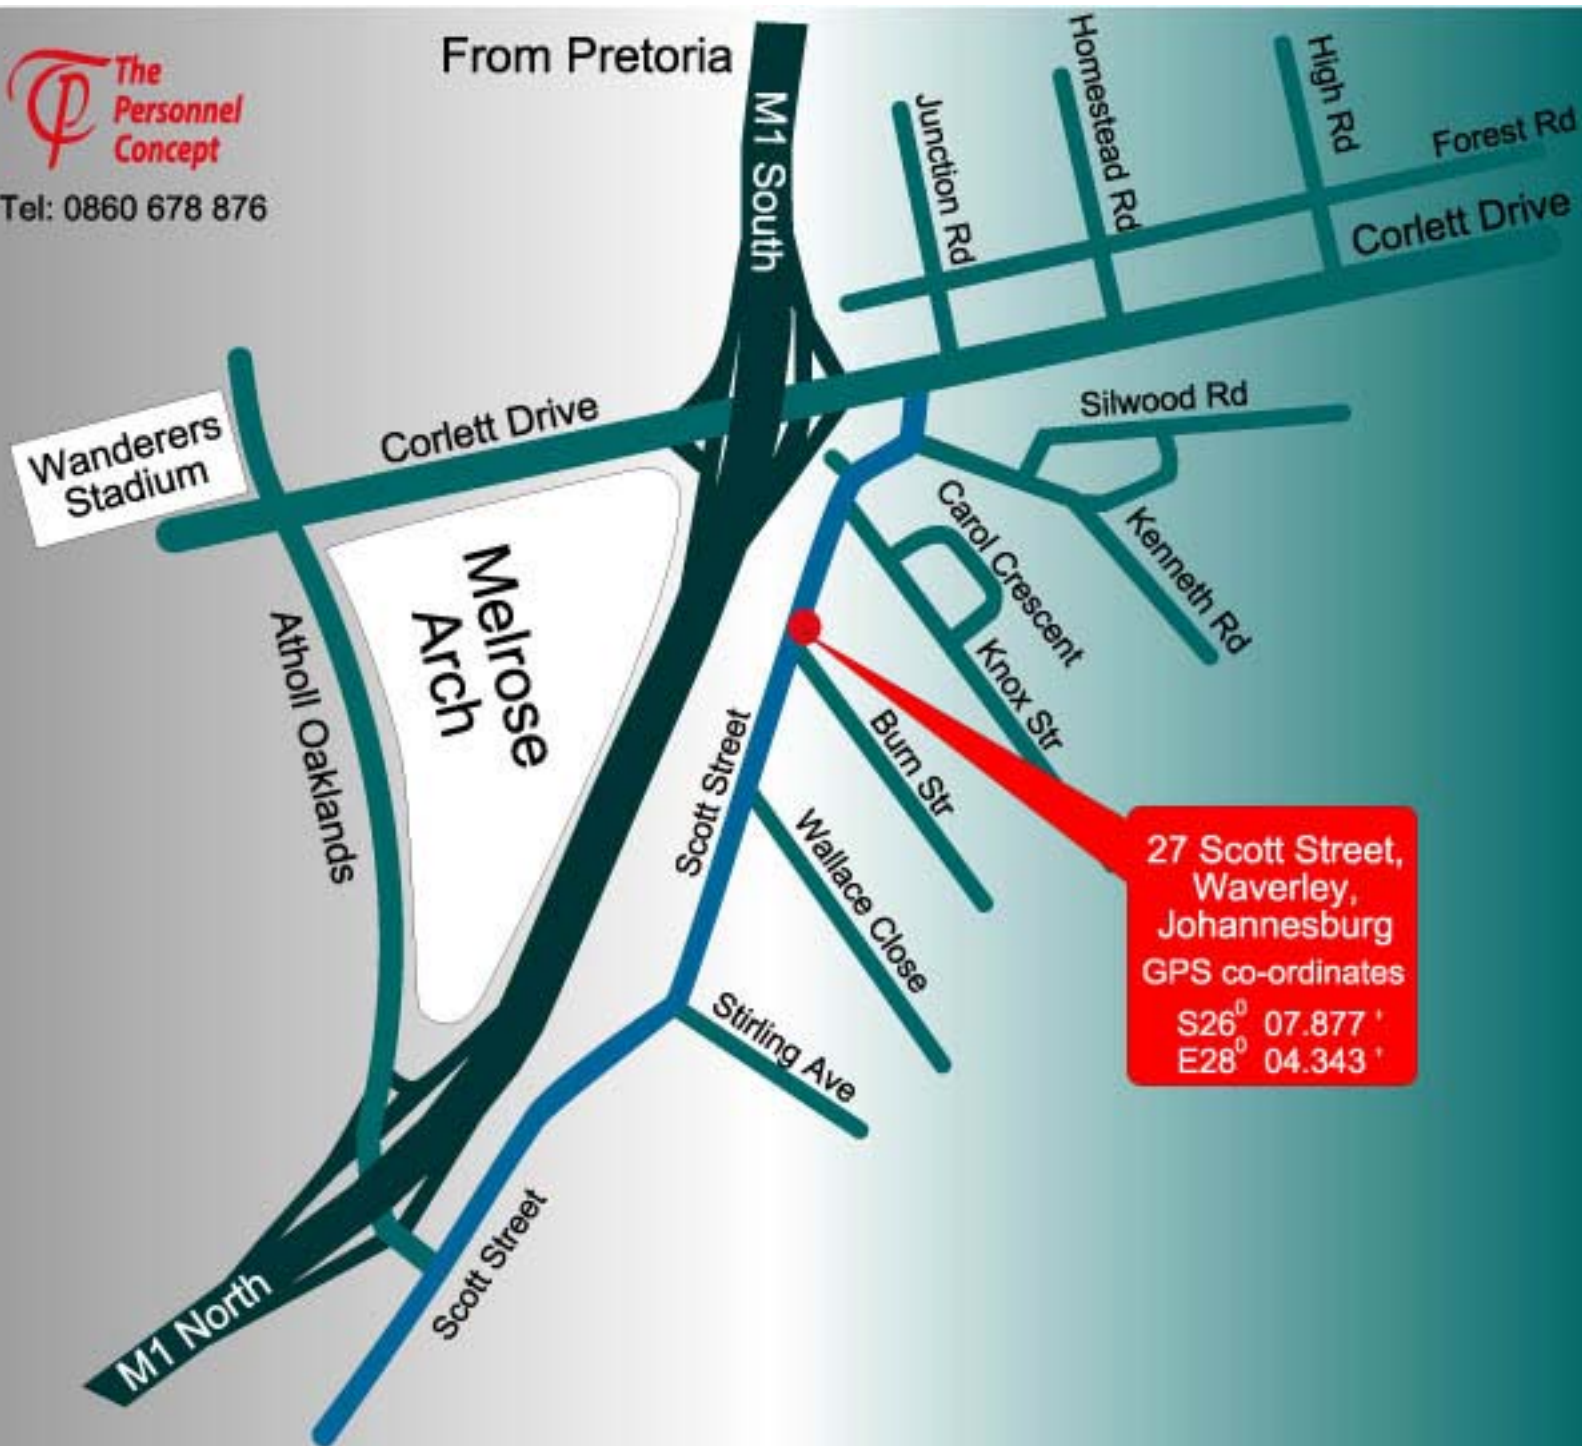

From Pretoria

From Johannesburg City Centre

From Pretoria (M1 South)

Take the Corlett Drive off-ramp

At the slip road turn left onto Corlett Drive

At the first set of traffic lights turn right into Scott Street

The Personnel Concept is located on the right hand side approximately 800m after the traffic light

From Johannesburg City Centre

Take the Corlett Drive off-ramp

At the traffic light turn right onto Corlett Drive

At the second set of traffic lights turn right into Scott Street

The Personnel Concept is located on the right hand side approximately 800m after the traffic light

27 Scott Street,
Waverley,
Johannesburg
GPS co-ordinates
S26^o 07.877 '
E28^o 04.343 '